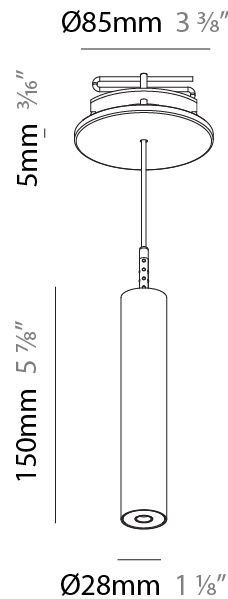

Shape: Cylinder
 Diameter (mm): 28
 Diameter (in): 1 1/8
 Height (mm): 150
 Height (in): 5 7/8
 Max. Overall Height (mm): 2150
 Max. Overall Height (in): 84 3/8
 Min. Recessing Depth (mm): 75
 Min. Recessing Depth (in): 2 15/16
 Light Distribution: Downlight
 Weight (kg): 0.274
 Weight (lbs): 0.60
 Fixture Finish: SSR / BKV / CWI / CRY / HAB / UFT / ITA / RUA / FTG / MYG / LOD / PUS / FRO / FUP / KIA / POP / BLS / SPG / MEY / GOH / GUM / CHC / COM / ABZ / JAG / OBR / MOS / ROR
 Fixture Material: Aluminum
 Cable Details: 2000mm or 4000mm Black Cable
 Cut-out Measurements: 68mm / 2 11/16"

OPTICAL

Optic°: 24 / 32 / 34 / 55 / 58

RATINGS AND CERTIFICATIONS

Certified By: Certified for North American Standards
 IP rating: IP20

HANGOVER PLUG MONOPOINT RECESSED CANOPY SUSPENSION

A30839-

PROJECT
TYPE
SPECIFIER
QUANTITY
DATE

Shape: Cylinder
 Diameter (mm): 28
 Diameter (in): 1 1/8
 Height (mm): 300
 Height (in): 11 13/16
 Max. Overall Height (mm): 2300
 Max. Overall Height (in): 90 3/16
 Min. Recessing Depth (mm): 75
 Min. Recessing Depth (in): 2 15/16
 Light Distribution: Downlight
 Weight (kg): 0.389
 Weight (lbs): 0.856
 Fixture Finish: SSR / BKV / CWI / CRY / HAB / UFT / ITA / RUA / FTG / MYG / LOD / PUS / FRO / FUP / KIA / POP / BLS / SPG / MEY / GOH / GUM / CHC / COM / ABZ / JAG / OBR / MOS / ROR
 Fixture Material: Aluminum
 Cable Details: 2000mm or 4000mm Black Cable
 Cut-out Measurements: 68mm / 2 11/16"

Shape: Cylinder
 Diameter (mm): 28
 Diameter (in): 1 1/8
 Height (mm): 450
 Height (in): 17 11/16
 Max. Overall Height (mm): 2450
 Max. Overall Height (in): 96 7/16
 Min. Recessing Depth (mm): 75
 Min. Recessing Depth (in): 2 15/16
 Light Distribution: Downlight
 Weight (kg): 0.389
 Weight (lbs): 0.856